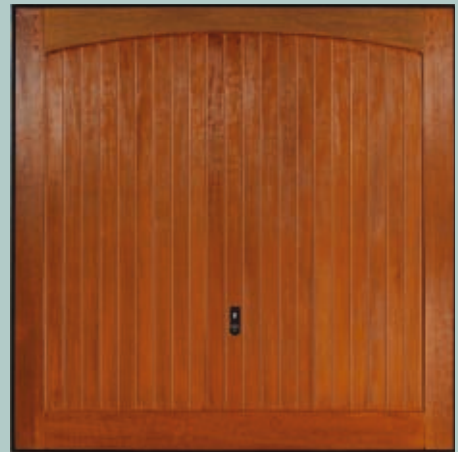

2045 Mayfield - Close grain